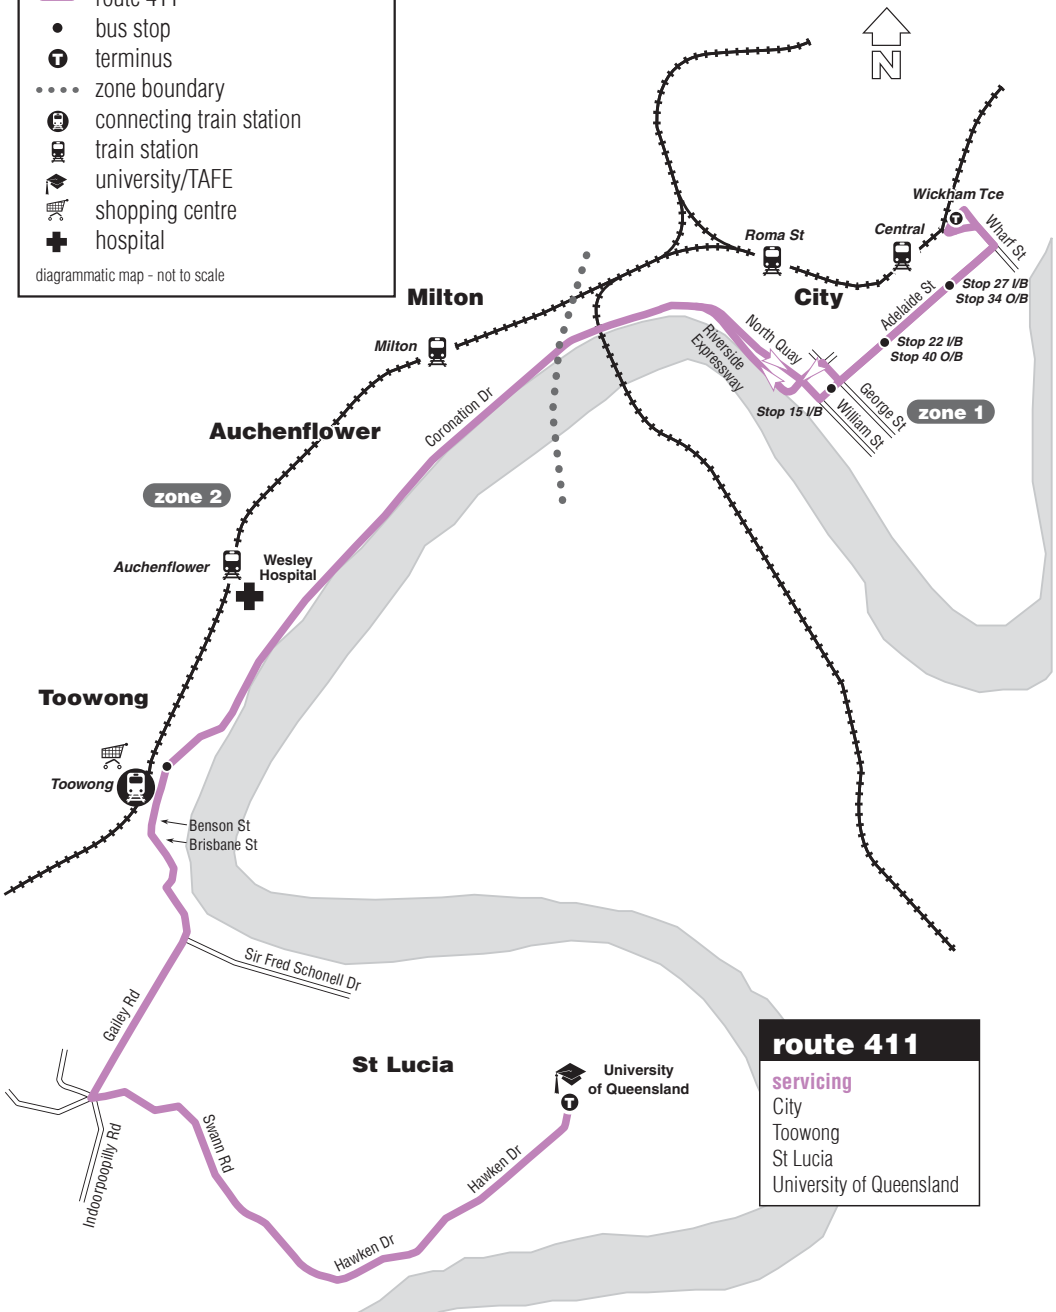

route map

TRANSLink ticket types

route 411 Uni of Qld (St Lucia) to City via Hawken Dr all stops

Key

- route 411
- bus stop
- Ⓜ terminus
- ⋯ zone boundary
- Ⓜ connecting train station
- Ⓜ train station
- Ⓜ university/TAFE
- Ⓜ shopping centre
- Ⓜ hospital

diagrammatic map - not to scale

route 411
servicing
City
Toowong
St Lucia
University of Queensland

Ticket type	Where to buy tickets					
	Selected go card agents and on the TransLink website	Brisbane Transport bus	CityCat and CityFerry	Other TransLink bus operators	Queensland Rail selected stations	TransLink fare machines
TransLink go card A smart card that stores value for travel on TransLink services.	✓		*	*	✓	~
TransLink single # One-way ticket to reach your destination (not return). Final transfers must be made within two hours of ticket issue.		✓	✓	✓	✓	✓

Proof of concession entitlement must be presented upon request or full fare will be charged. Please visit translink.com.au for more information including where to buy a go card, or call TransLink on 13 12 30.

- - Top up an existing go card only.
- Top up an existing go card at all fare machines with adult go cards also available for purchase from selected fare machines at busway stations and bus interchanges.
- # - Further conditions apply for single tickets. Passengers travelling through 11 zones or more will have their final transfer time extended a further 90 minutes in addition to the two hours.

With a TransLink go card you can travel seamlessly on TransLink bus, train and ferry services across South East Queensland.

For more information visit translink.com.au or call 13 12 30 anytime.

effective 6 June 2011

1. **servicing**
2. Uni of Qld
   - St Lucia
   - Toowong
   - Auchenflower
   - Milton
   - City